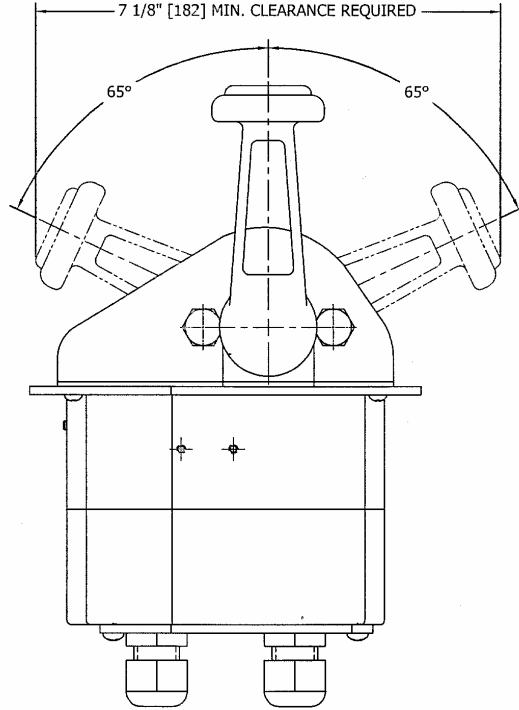

## **MODEL 6652 ELECTRONIC CONTROL HEAD (KRRONOS)**

The 6652 Krronos control head was developed to include the latest innovations - LCD touch screen technology is now introduced to the marine industry. With its sleek and compact design, superior materials in bronze and stainless steel and available in various surface finishes, the 6652 Krronos Control is complete with a 3.5" LCD touch screen with display and command control functions including: Station Select, Station Lock, Throttle Override, Engine Synchronization, Simulated Engine RPM and Direction indication, Alarm functions and Station-in-command indication. This 6652 Krronos Control is compatible with the popular Kobelt Mighty Mariner Control System.

### **Ordering Information**

S = Single engine application  
T = Twin engine application

B = Black finish  
C = Chrome finish  
G = Gold Plate  
L = Polished bronze finish  
W = White finish

To order, state model number followed by the desired designation letter codes.  
For example: 6652-TB is a control head for twin engines and a black finish body.

# INSTALLATION DIMENSIONS MODEL 6652

TOP VIEW

"CUT-OUT" DIMENSIONS