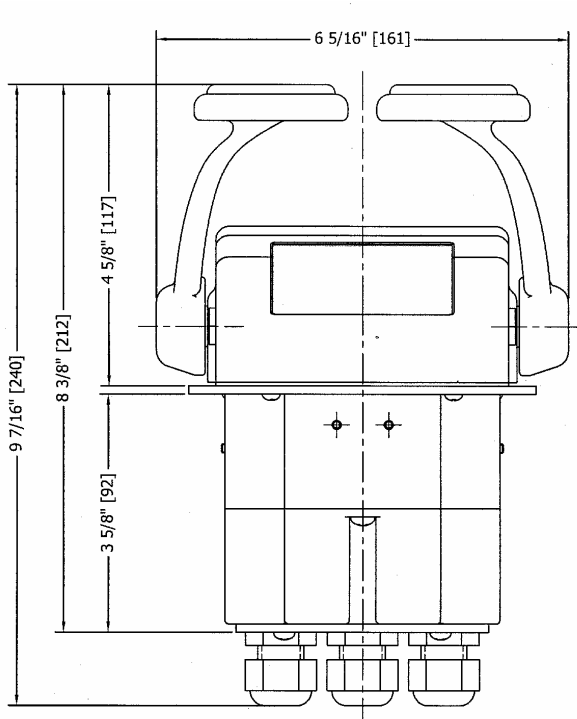

## **MODEL 6652 ELECTRONIC CONTROL HEAD (KRRONOS)**

The 6652 Krronos control head was developed to include the latest innovations - LCD touch screen technology is now introduced to the marine industry. With its sleek and compact design, superior materials in bronze and stainless steel and available in various surface finishes, the 6652 Krronos Control is complete with a 3.5" LCD touch screen with display and command control functions including: Station Select, Station Lock, Throttle Override, Engine Synchronization, Simulated Engine RPM and Direction indication, Alarm functions and Station-in-command indication. This 6652 Krronos Control is compatible with the popular Kobelt Mighty Mariner Control System.

### **Ordering Information**

S = Single engine application  
T = Twin engine application

B = Black finish  
C = Chrome finish  
G = Gold Plate  
L = Polished bronze finish  
W = White finish

To order, state model number followed by the desired designation letter codes.  
For example: 6652-TB is a control head for twin engines and a black finish body.

# INSTALLATION DIMENSIONS MODEL 6652

TOP VIEW

"CUT-OUT" DIMENSIONS