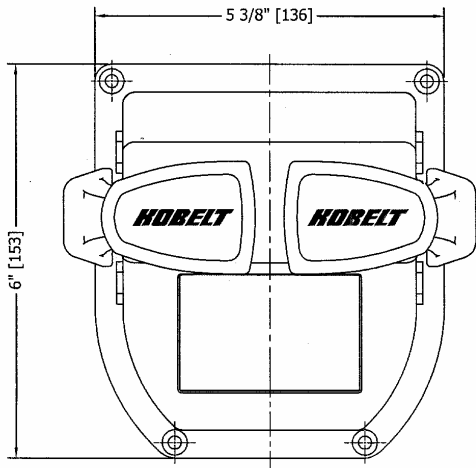

## **MODEL 6652 ELECTRONIC CONTROL HEAD (KRRONOS)**

The 6652 Krronos control head was developed to include the latest innovations - LCD touch screen technology is now introduced to the marine industry. With its sleek and compact design, superior materials in bronze and stainless steel and available in various surface finishes, the 6652 Krronos Control is complete with a 3.5" LCD touch screen with display and command control functions including: Station Select, Station Lock, Throttle Override, Engine Synchronization, Simulated Engine RPM and Direction indication, Alarm functions and Station-in-command indication. This 6652 Krronos Control is compatible with the popular Kobelt Mighty Mariner Control System.

### **Ordering Information**

S = Single engine application  
T = Twin engine application

B = Black finish  
C = Chrome finish  
G = Gold Plate  
L = Polished bronze finish  
W = White finish

To order, state model number followed by the desired designation letter codes.  
For example: 6652-TB is a control head for twin engines and a black finish body.

# INSTALLATION DIMENSIONS MODEL 6652

TOP VIEW

"CUT-OUT" DIMENSIONS