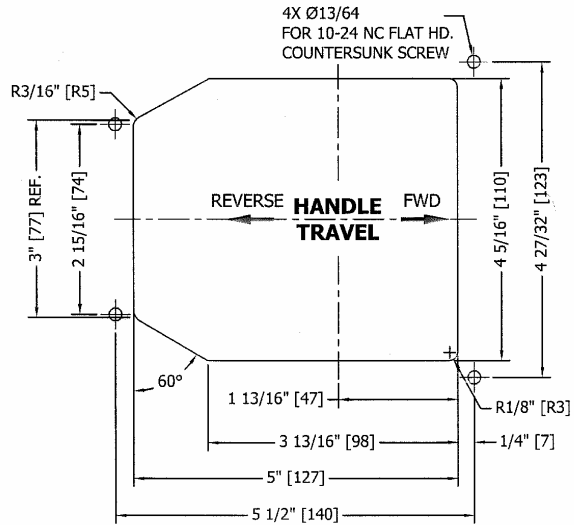

## **MODEL 6652 ELECTRONIC CONTROL HEAD (KRRONOS)**

The 6652 Krronos control head was developed to include the latest innovations - LCD touch screen technology is now introduced to the marine industry. With its sleek and compact design, superior materials in bronze and stainless steel and available in various surface finishes, the 6652 Krronos Control is complete with a 3.5" LCD touch screen with display and command control functions including: Station Select, Station Lock, Throttle Override, Engine Synchronization, Simulated Engine RPM and Direction indication, Alarm functions and Station-in-command indication. This 6652 Krronos Control is compatible with the popular Kobelt Mighty Mariner Control System.

### **Ordering Information**

S = Single engine application  
T = Twin engine application

B = Black finish  
C = Chrome finish  
G = Gold Plate  
L = Polished bronze finish  
W = White finish

To order, state model number followed by the desired designation letter codes.  
For example: 6652-TB is a control head for twin engines and a black finish body.

# INSTALLATION DIMENSIONS MODEL 6652

TOP VIEW

"CUT-OUT" DIMENSIONS