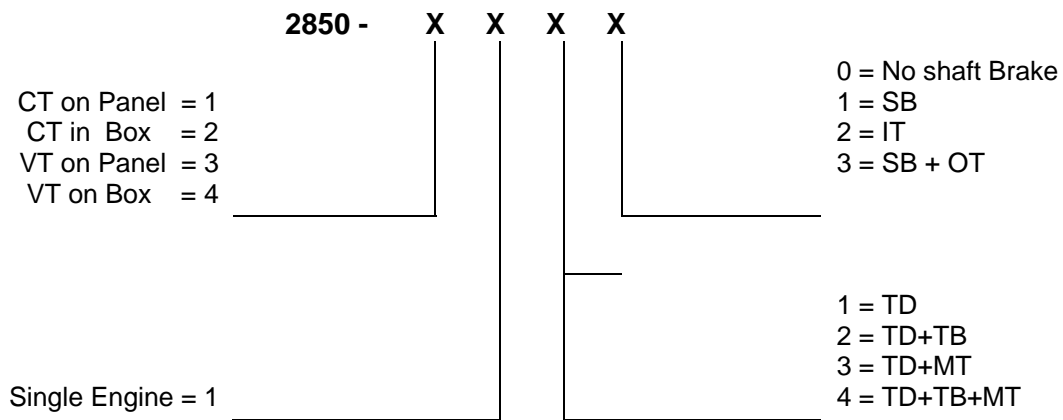

Repair Kits

The 2850 Series Repair Kit

<u>Letter codes:</u>	CT Constant Timing	VT Variable Timing
	SB Shaft Brake	IT Independent Throttle
	OT Overriding Throttle	TD Throttle Delay
	TB Throttle Boost	MT Minimum Timing

Example:

a 2850-1121-RK would consist of the following kits:
1 only CT-RK
1 only TD-RK + 1 only TB-RK
1 only SB-RK

Breakdown by Letter Code:

CT has:

2 only	2802-0003	Double Manifold Gasket
2 only	2827-RK	Repair Kit
2 only	4806-RK	Repair Kit

VT has:

2 only	2801-0003	Single Manifold Gasket
2 only	2802-0003	Double Manifold Gasket
2 only	2826-RK	Repair Kit
2 only	2828-RK	Repair Kit
1 only	4806-RK	Repair Kit
1 only	4806C-RK	Repair Kit

SB has:

1 only	2801-0003	Single Manifold Gasket
1 only	2802-0003	Double Manifold Gasket
2 only	2825-RK	Repair Kit
1 only	4806-RK	Repair Kit