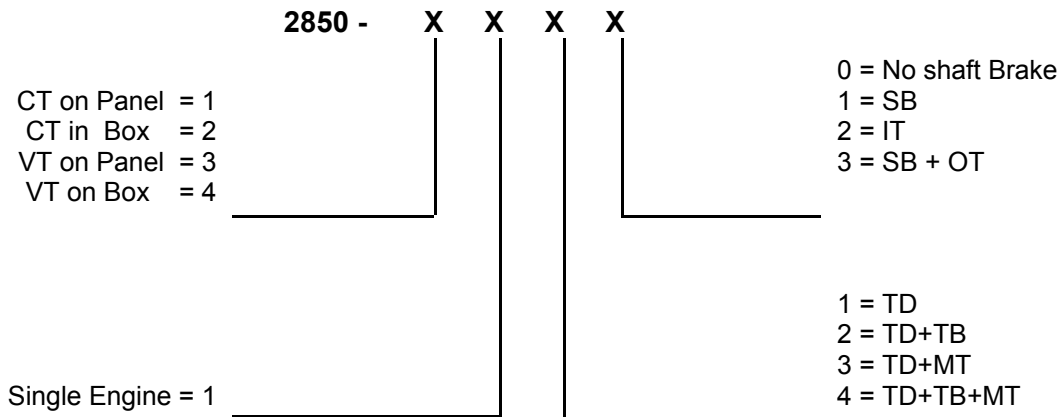

Repair Kits

Model 2835

2 only	1101-0006	"O" Ring
2 only	1101-0016	"O" Ring
1 only	1101-0029	"O" Ring
1 only	1101-0030	"O" Ring
1 only	1101-0113	"O" Ring
1 only	1105-2003	Diaphragm
1 only	3808-0003	Poppet

Model 2836

Same as Model 2837

Model 2837

3 only	1101-0006	"O" Ring
1 only	1101-0012	"O" Ring
2 only	1101-0016	"O" Ring
1 only	1101-0029	"O" Ring
1 only	1101-0030	"O" Ring
1 only	1101-0113	"O" Ring
1 only	1105-2003	Diaphragm
1 only	2805-0003	Gasket
1 only	3808-0003	Poppet

The 2850 Series Repair Kit

Letter codes:

CT	Constant Timing	VT	Variable Timing
SB	Shaft Brake	IT	Independent Throttle
OT	Overriding Throttle	TD	Throttle Delay
TB	Throttle Boost	MT	Minimum Timing

Example: