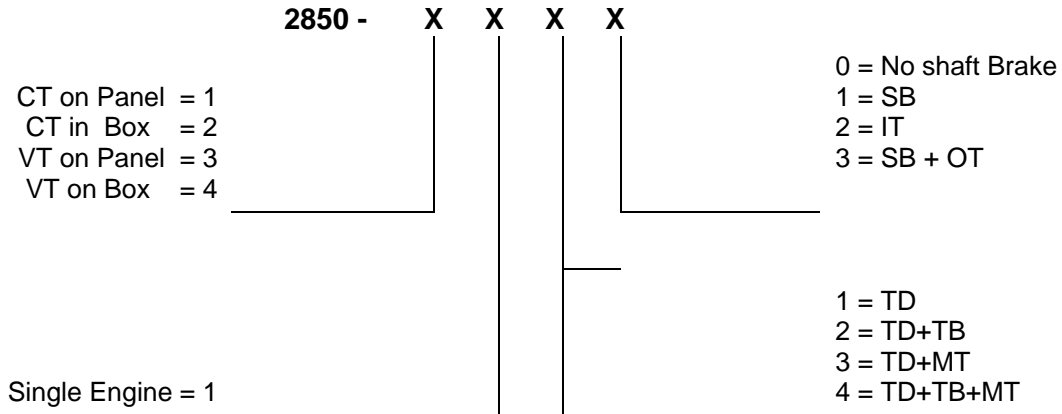

Repair Kits

The 2850 Series Repair Kit

<u>Letter codes:</u>	CT Constant Timing SB Shaft Brake OT Overriding Throttle TB Throttle Boost	VT Variable Timing IT Independent Throttle TD Throttle Delay MT Minimum Timing

Example:

a 2850-1121-RK would consist of the following kits:

- 1 only CT-RK
- 1 only TD-RK + 1 only TB-RK
- 1 only SB-RK

Breakdown by Letter Code:

CT has:

2 only	2802-0003	Double Manifold Gasket
2 only	2827-RK	Repair Kit
2 only	4806-RK	Repair Kit

VT has:

2 only	2801-0003	Single Manifold Gasket
2 only	2802-0003	Double Manifold Gasket
2 only	2826-RK	Repair Kit
2 only	2828-RK	Repair Kit
1 only	4806-RK	Repair Kit
1 only	4806C-RK	Repair Kit

SB has:

1 only	2801-0003	Single Manifold Gasket
1 only	2802-0003	Double Manifold Gasket
2 only	2825-RK	Repair Kit
1 only	4806-RK	Repair Kit