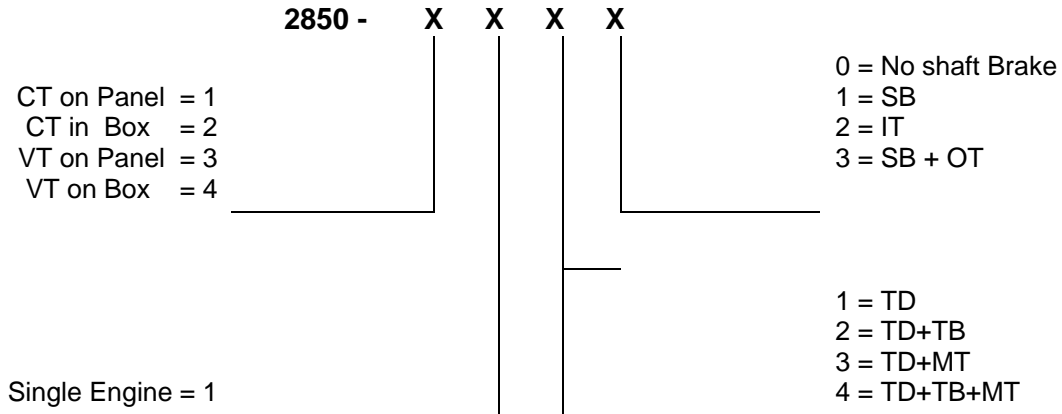

Repair Kits

The 2850 Series Repair Kit

<u>Letter codes:</u>	CT Constant Timing	VT Variable Timing
	SB Shaft Brake	IT Independent Throttle
	OT Overriding Throttle	TD Throttle Delay
	TB Throttle Boost	MT Minimum Timing

Example:

a 2850-1121-RK would consist of the following kits:

- 1 only CT-RK
- 1 only TD-RK + 1 only TB-RK
- 1 only SB-RK

Breakdown by Letter Code:

CT has:

2 only	2802-0003	Double Manifold Gasket
2 only	2827-RK	Repair Kit
2 only	4806-RK	Repair Kit

VT has:

2 only	2801-0003	Single Manifold Gasket
2 only	2802-0003	Double Manifold Gasket
2 only	2826-RK	Repair Kit
2 only	2828-RK	Repair Kit
1 only	4806-RK	Repair Kit
1 only	4806C-RK	Repair Kit

SB has:

1 only	2801-0003	Single Manifold Gasket
1 only	2802-0003	Double Manifold Gasket
2 only	2825-RK	Repair Kit
1 only	4806-RK	Repair Kit