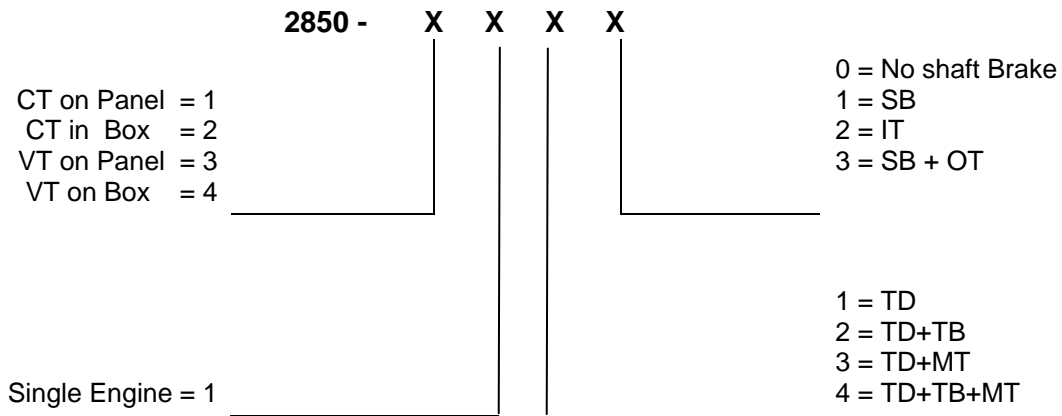

Repair Kits

The 2850 Series Repair Kit

<u>Letter codes:</u>	CT Constant Timing	VT Variable Timing	
	SB Shaft Brake	IT Independent Throttle	
	OT Overriding Throttle	TD Throttle Delay	
	TB Throttle Boost	MT Minimum Timing	

Example:

a 2850-1121-RK would consist of the following kits:
1 only CT-RK
1 only TD-RK + 1 only TB-RK
1 only SB-RK

Breakdown by Letter Code:

CT has:

2 only	2802-0003	Double Manifold Gasket
2 only	2827-RK	Repair Kit
2 only	4806-RK	Repair Kit

VT has:

2 only	2801-0003	Single Manifold Gasket
2 only	2802-0003	Double Manifold Gasket
2 only	2826-RK	Repair Kit
2 only	2828-RK	Repair Kit
1 only	4806-RK	Repair Kit
1 only	4806C-RK	Repair Kit

SB has:

1 only	2801-0003	Single Manifold Gasket
1 only	2802-0003	Double Manifold Gasket
2 only	2825-RK	Repair Kit
1 only	4806-RK	Repair Kit