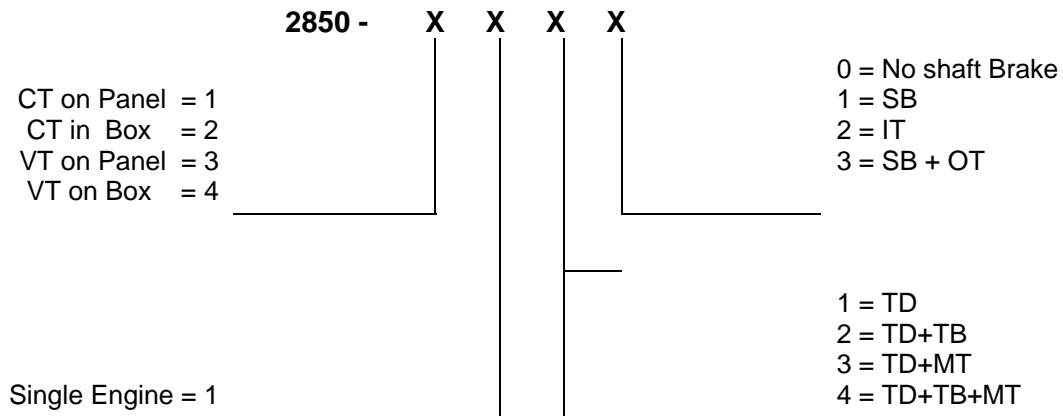

Repair Kits

The 2850 Series Repair Kit

<u>Letter codes:</u>	CT Constant Timing	VT Variable Timing
	SB Shaft Brake	IT Independent Throttle
	OT Overriding Throttle	TD Throttle Delay
	TB Throttle Boost	MT Minimum Timing

Example:

1. a 2850-1121-RK would consist of the following kits:
   1 only CT-RK
   1 only TD-RK + 1 only TB-RK
   1 only SB-RK

Breakdown by Letter Code:

CT has:

2 only	2802-0003	Double Manifold Gasket
2 only	2827-RK	Repair Kit
2 only	4806-RK	Repair Kit

VT has:

2 only	2801-0003	Single Manifold Gasket
2 only	2802-0003	Double Manifold Gasket
2 only	2826-RK	Repair Kit
2 only	2828-RK	Repair Kit
1 only	4806-RK	Repair Kit
1 only	4806C-RK	Repair Kit

SB has:

1 only	2801-0003	Single Manifold Gasket
1 only	2802-0003	Double Manifold Gasket
2 only	2825-RK	Repair Kit
1 only	4806-RK	Repair Kit