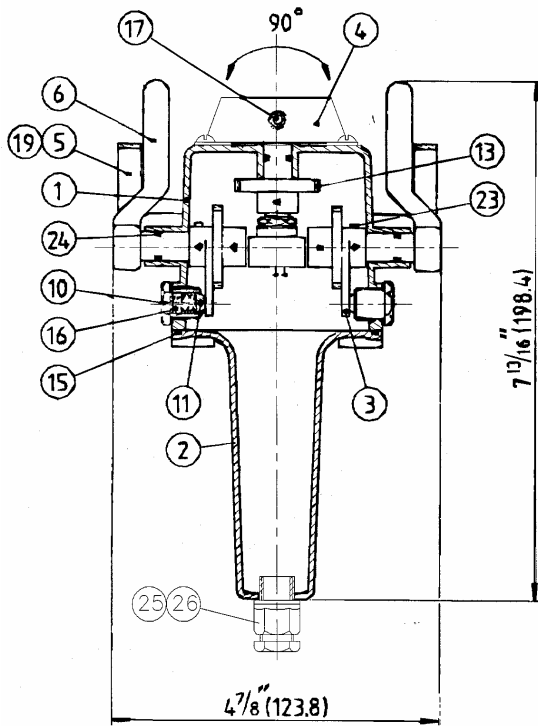

MODEL #7176 WALKABOUT CONTROLLER

This control device is intended to control one or two main engines, also provides finger-tip control over rudder and can be equipped with either two indicator lights or two push buttons or toggle switches to select various propulsion modes and/or steering modes as well as incorporating a bow thruster.

The 7176 Controller is constructed entirely in bronze and stainless steel. It is very light in weight. Provision for a shoulder strap is made so that the unit can be worn around the neck like a camera. This unit is also

Weight: 4.4 lb (2 kg)

MODEL 7176

SECTION A-A

| ITEM | QTY | PART NUMBER | DESCRIPTION |
|------|-----|-------------|----------------------------|
| 1 | 1 | 7176-0001 | Housing |
| 2 | 1 | 7176-0002 | Handle |
| 3 | 2 | 7176-0003 | Detent Cam |
| 4 | 1 | 7176-0004 | Steering Knob |
| 5 | 2 | 7176-0005 | Scale (side) |
| 6 | 2 | 7176-0006 | Lever |
| 7 | 1 | 7176-0007 | Pot. Bracket |
| 8 | 1 | 7176-0008 | Upper Pot. Bracket |
| 9 | 1 | 7176-0009 | Scale (top) |
| 10 | 2 | 7176-0010 | Detent Housing |
| 11 | 2 | 2012-0007 | Detent |
| 12 | 1 | 7176-0012 | Shaft (top) |
| 13 | 1 | YPB-3236 | Spur Gear |
| 14 | 3 | Y-3216 | Pinion Gear |
| 15 | 1 | 7176-0015 | O-Ring |
| 16 | 2 | 1201-0001 | Spring |
| 17 | 1 | 1016-1004 | Hex Socket Set Screw |
| 18 | 8 | 1016-0602 | Hex Socket Set Screw |
| 19 | 4 | 1010-0806 | Round Hd Philips Screw |
| 20 | 7 | 1006-0604 | Round Hd Philips Screw |
| 21 | 4 | 1009-0808 | Flat Hd Philips Screw |
| 22 | 1 | Pot-1 | Potentiometer-1K 6639S-102 |
| 23 | 2 | 1024-0510 | Spring Pin |
| 24 | 3 | 1101-0010 | O-Ring |
| 25 | 1 | 6001-0248 | Cable Gland |
| 26 | 1 | 6009-7094 | Washer |
| 27 | 2 | Pot-2 | Potentiometer-5K 6639S-502 |
| 28 | 2 | YPB-3236 | Spur Gear |