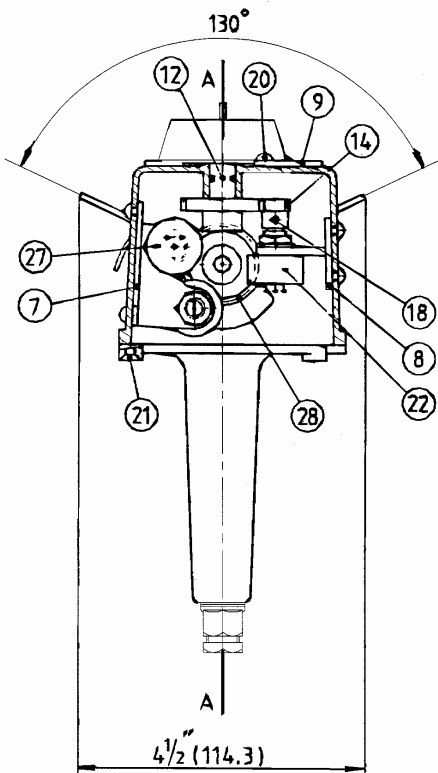

The 7176 Controller is constructed entirely in bronze and stainless steel. It is very light in weight. Provision for a shoulder strap is made so that the unit can be worn around the neck like a camera. This unit is also

totally sealed to avoid moisture from entering the unit.

The 7176 Controller can easily be integrated into the main control system through the coordination of the control unit for the operation of the steering or engine control system. The versatility of this product makes it another trademark of the reliable Kobelt product lines.

Weight: 4.4 lb (2 kg)

MODEL 7176

SECTION A-A

| ITEM | QTY | PART NUMBER | DESCRIPTION |
|------|-----|-------------|----------------------------|
| 1 | 1 | 7176-0001 | Housing |
| 2 | 1 | 7176-0002 | Handle |
| 3 | 2 | 7176-0003 | Detent Cam |
| 4 | 1 | 7176-0004 | Steering Knob |
| 5 | 2 | 7176-0005 | Scale (side) |
| 6 | 2 | 7176-0006 | Lever |
| 7 | 1 | 7176-0007 | Pot. Bracket |
| 8 | 1 | 7176-0008 | Upper Pot. Bracket |
| 9 | 1 | 7176-0009 | Scale (top) |
| 10 | 2 | 7176-0010 | Detent Housing |
| 11 | 2 | 2012-0007 | Detent |
| 12 | 1 | 7176-0012 | Shaft (top) |
| 13 | 1 | YPB-3236 | Spur Gear |
| 14 | 3 | Y-3216 | Pinion Gear |
| 15 | 1 | 7176-0015 | O-Ring |
| 16 | 2 | 1201-0001 | Spring |
| 17 | 1 | 1016-1004 | Hex Socket Set Screw |
| 18 | 8 | 1016-0602 | Hex Socket Set Screw |
| 19 | 4 | 1010-0806 | Round Hd Philips Screw |
| 20 | 7 | 1006-0604 | Round Hd Philips Screw |
| 21 | 4 | 1009-0808 | Flat Hd Philips Screw |
| 22 | 1 | Pot-1 | Potentiometer-1K 6639S-102 |
| 23 | 2 | 1024-0510 | Spring Pin |
| 24 | 3 | 1101-0010 | O-Ring |
| 25 | 1 | 6001-0248 | Cable Gland |
| 26 | 1 | 6009-7094 | Washer |
| 27 | 2 | Pot-2 | Potentiometer-5K 6639S-502 |
| 28 | 2 | YPB-3236 | Spur Gear |